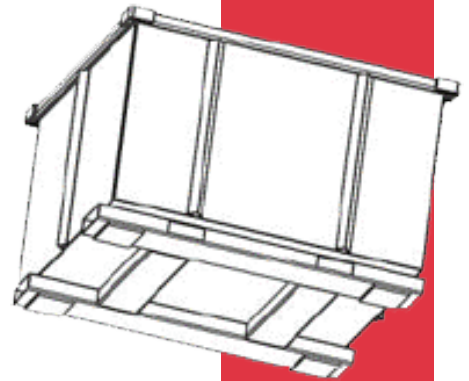

## DESCRIPTION

- 10 GAUGE BOX
- 1/4" X 2" FLAT BAR TOP RAIL
- 3/16" FORMED FORK POCKET

- 3/16" & 1/4" BOX OPTIONS
- 1 1/2" X 3" TOP RAIL
- 4" X 8" X 1/4" TUBE FORKLIFT POCKETS
- 7" X 7" PADS TO INTERLOCK STACKED TOTES

- 3/16" & 1/4" BOX OPTIONS
- 1 1/2" X 3" TOP RAIL
- 4" X 8" X 1/4" TWO-WAY TUBE FORKLIFT POCKETS
- 2" X 2" X 1/4" SIDE STIFFENERS
  - SIDE STIFFENERS ALLOW FOR MORE ALIGNMENT
- 7" X 7" PADS TO INTERLOCK STACKED TOTES